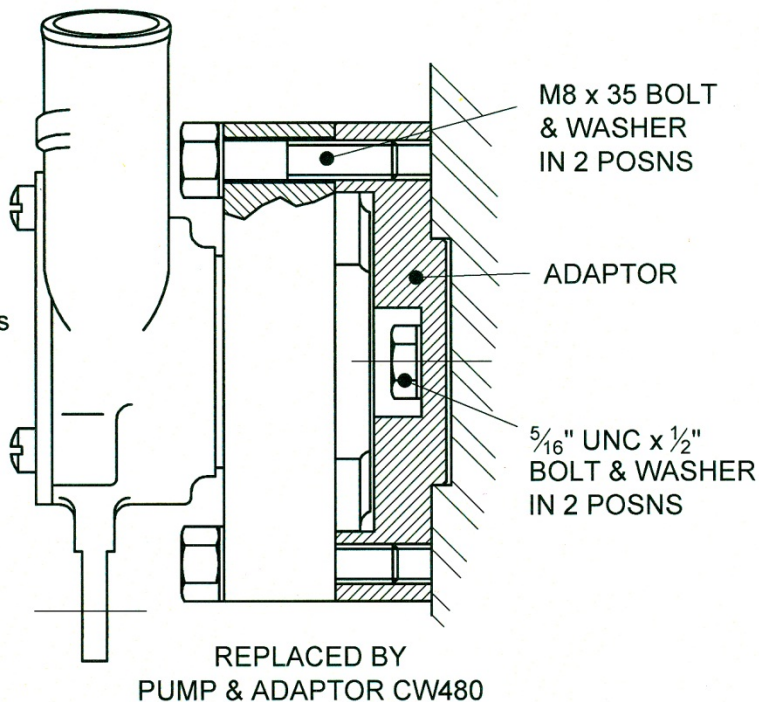

### CW480 KIT CONTENTS:

- 1 off replacement pump
- 1 off adaptor
- 2 off  $\frac{5}{16}$ " x  $\frac{1}{2}$ " UNC bolts
- 2 off  $\frac{5}{16}$ " washers
- 2 off M8 x 35 bolts
- 2 off M8 washers
- 2 off  $\varnothing 25$  to  $\varnothing 19$  hose adaptors

$\varnothing 25$  TO  $\varnothing 19$   
HOSE ADAPTER  
2 SUPPLIED

TO REPLACE OBSOLETE JABSCO PUMP MODEL **22960-1001**